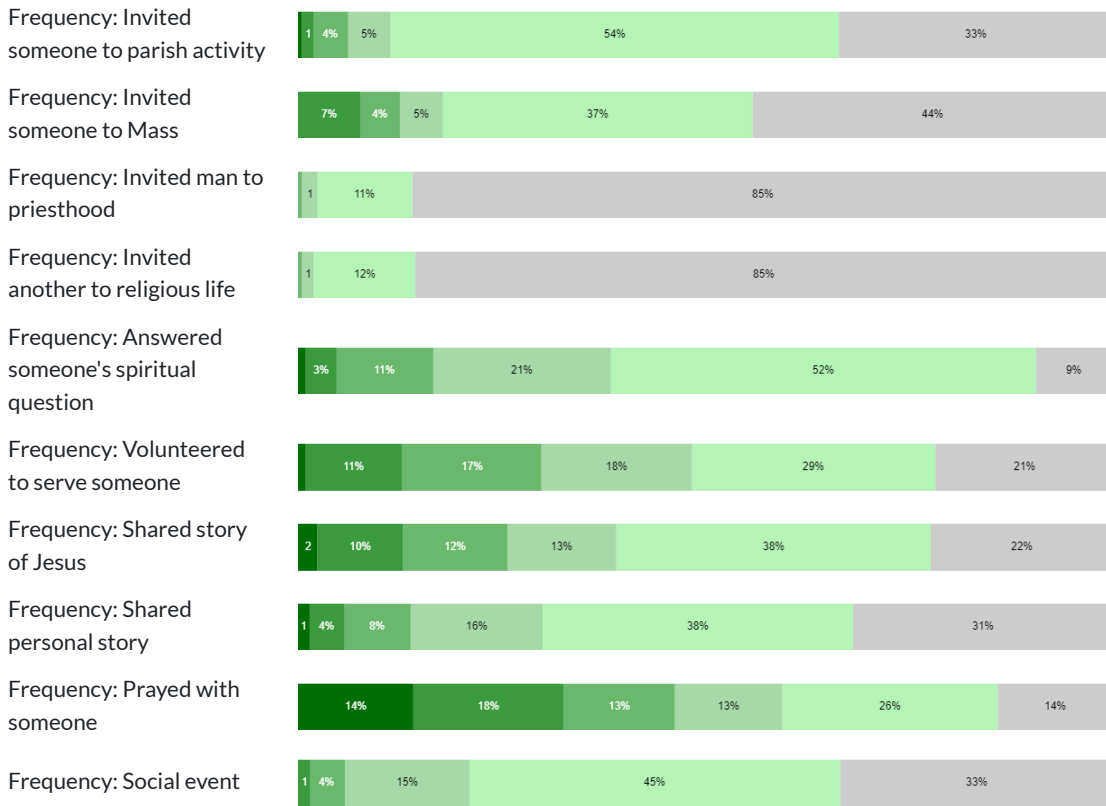

Missionary Impulse

Questions related to the missionary discipleship practices of your people

x 2021

(Optional) Filter the responses to this question by a particular demographic by selecting a question and associated response below

Select a question

Select a response

Legend

- Never
- Once or Twice a Year
- Quarterly
- Monthly
- Weekly
- Daily
- Group Daily, Weekly & Monthly