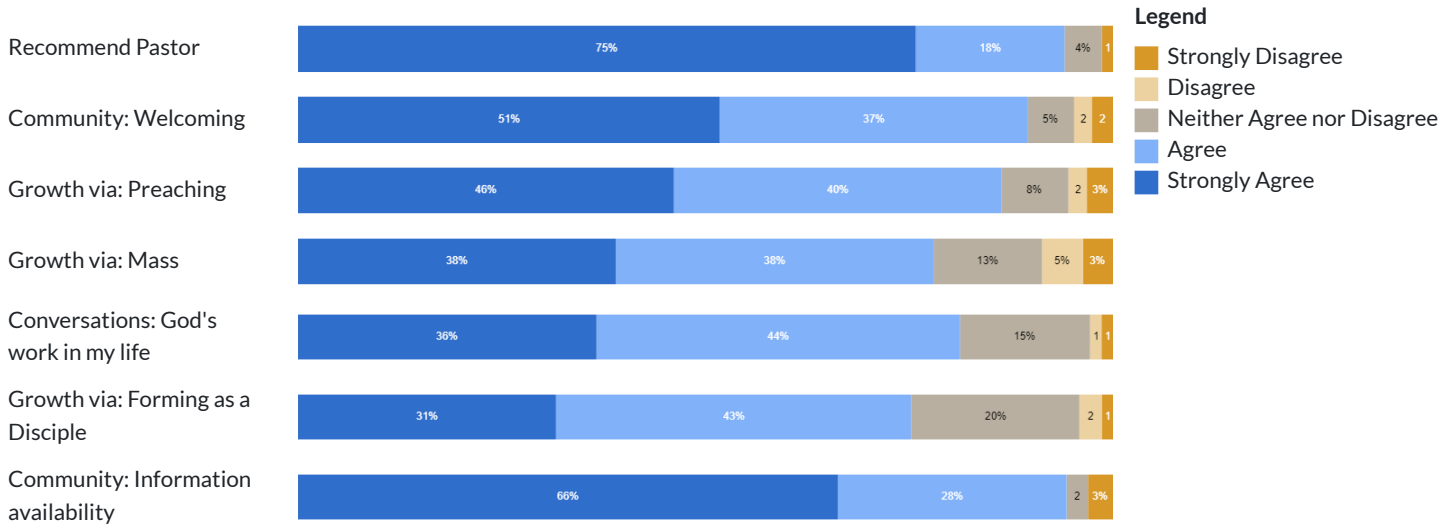

Key Drivers

Questions that are statistically significant with respect to a parishioner's likelihood to recommend the parish, say the parish is helping them grow spiritually, and frequency with which they are sharing their faith

x 2021

(Optional) Filter the responses to this question by a particular demographic by selecting a question and associated response below

Select a question

Select a response

What drives a parishioner to recommend their parish to a friend and to indicate the parish is helping them grow spiritually?