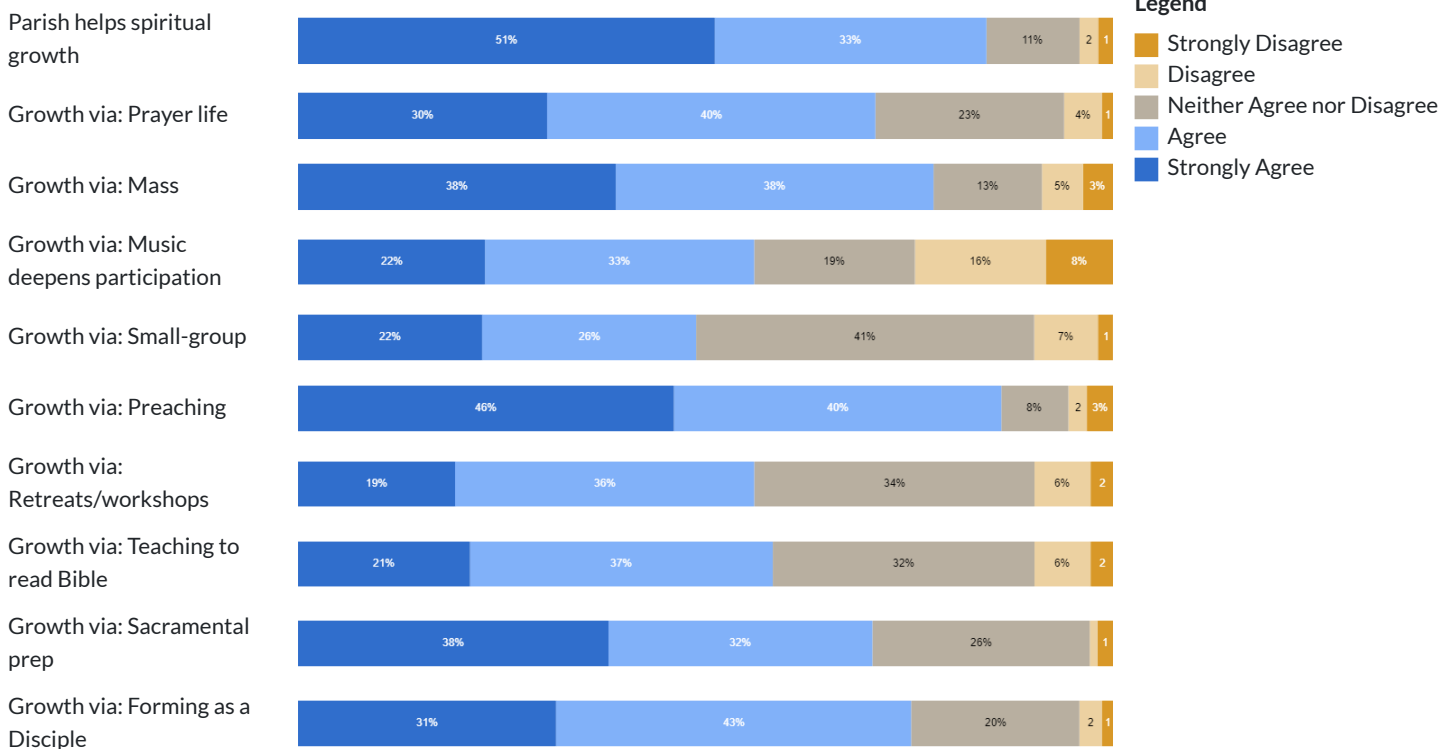

Fostering my Spiritual Growth

Equipping me to talk about Faith