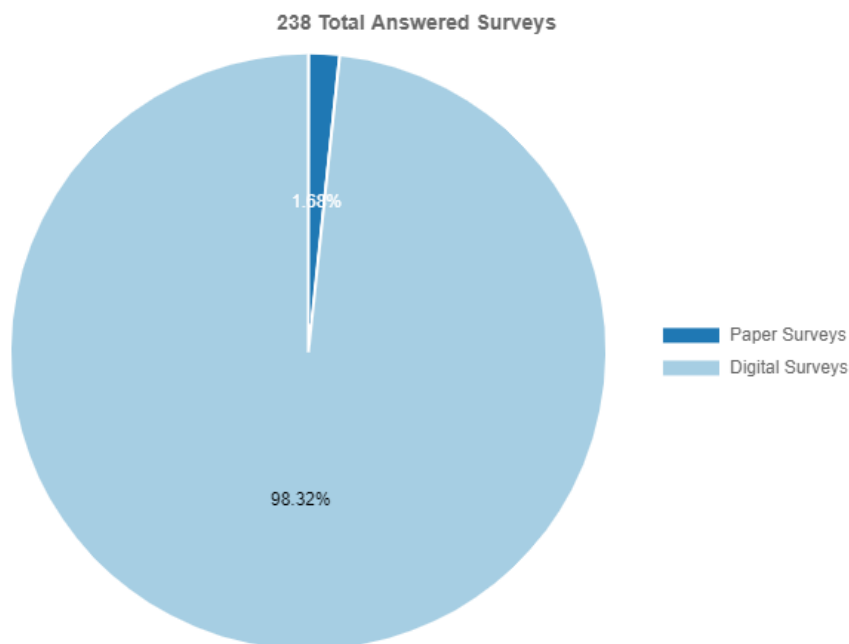

DMI Reporting Center for St. Joseph Parish (Strongsville) (2021)

These reports have been generated to help you interpret your DMI results and better plan for the future of your parish.

Analytics

238

16% of 1467 parishioners completed the survey

234

Total online survey responses

4

100% of paper survey responses entered out of 4 received

Reports

Custom and Context

Strengths & Opportunities

Questions for which your parish had the strongest positive and negative results based on strongly agree or high frequency

[View report](#)

Benchmarks

Select a question to benchmark with other parishes

[View report](#)

Cross Tabulation

Discover comparisons between frequency agreement and demographic questions

[View report](#)

Beliefs, Effectiveness, and Drivers for Big Outcomes