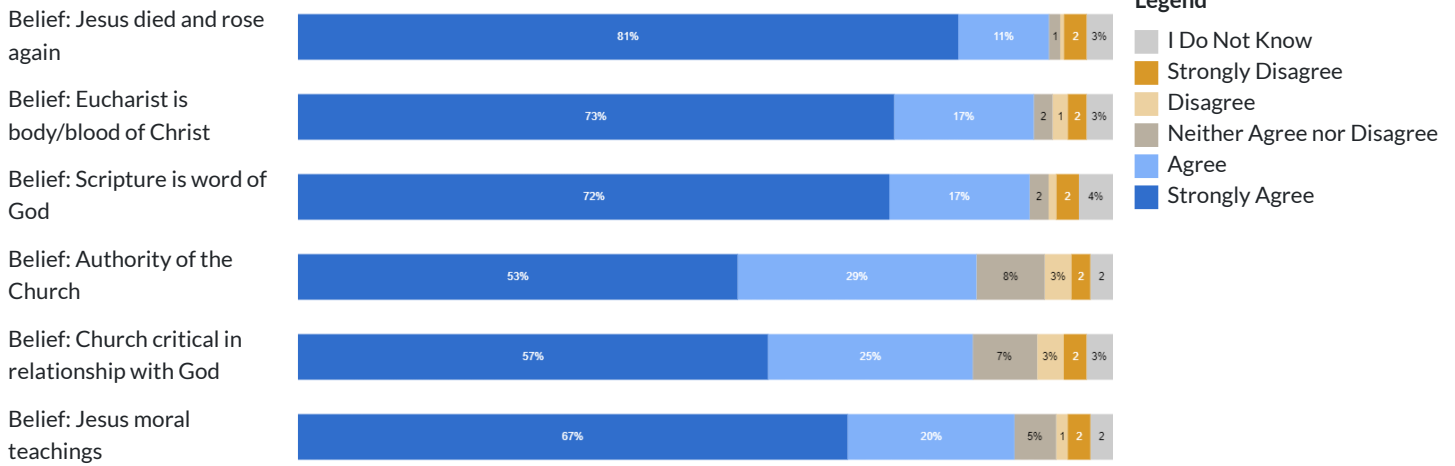

Belief in Core Catholic Teaching

Questions related to parishioners' degree of belief in core teachings of the faith

x 2021

(Optional) Filter the responses to this question by a particular demographic by selecting a question and associated response below

Select a question

Select a response