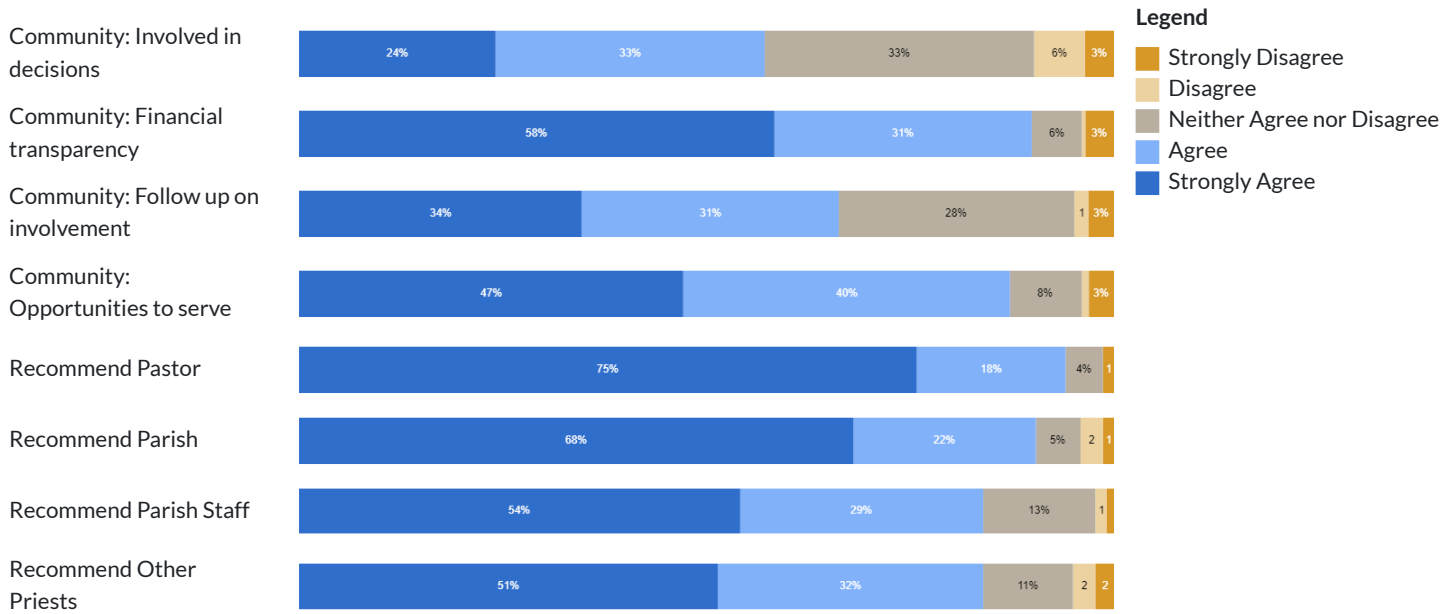

What drives a parishioner to share a personal witness story?

Leadership Indicators

Questions most directly related to parish leadership

x 2021

(Optional) Filter the responses to this question by a particular demographic by selecting a question and associated response below

Select a question

Select a response

Missionary Impulse

Questions related to the missionary discipleship practices of your people

x 2021

(Optional) Filter the responses to this question by a particular demographic by selecting a question and associated response below